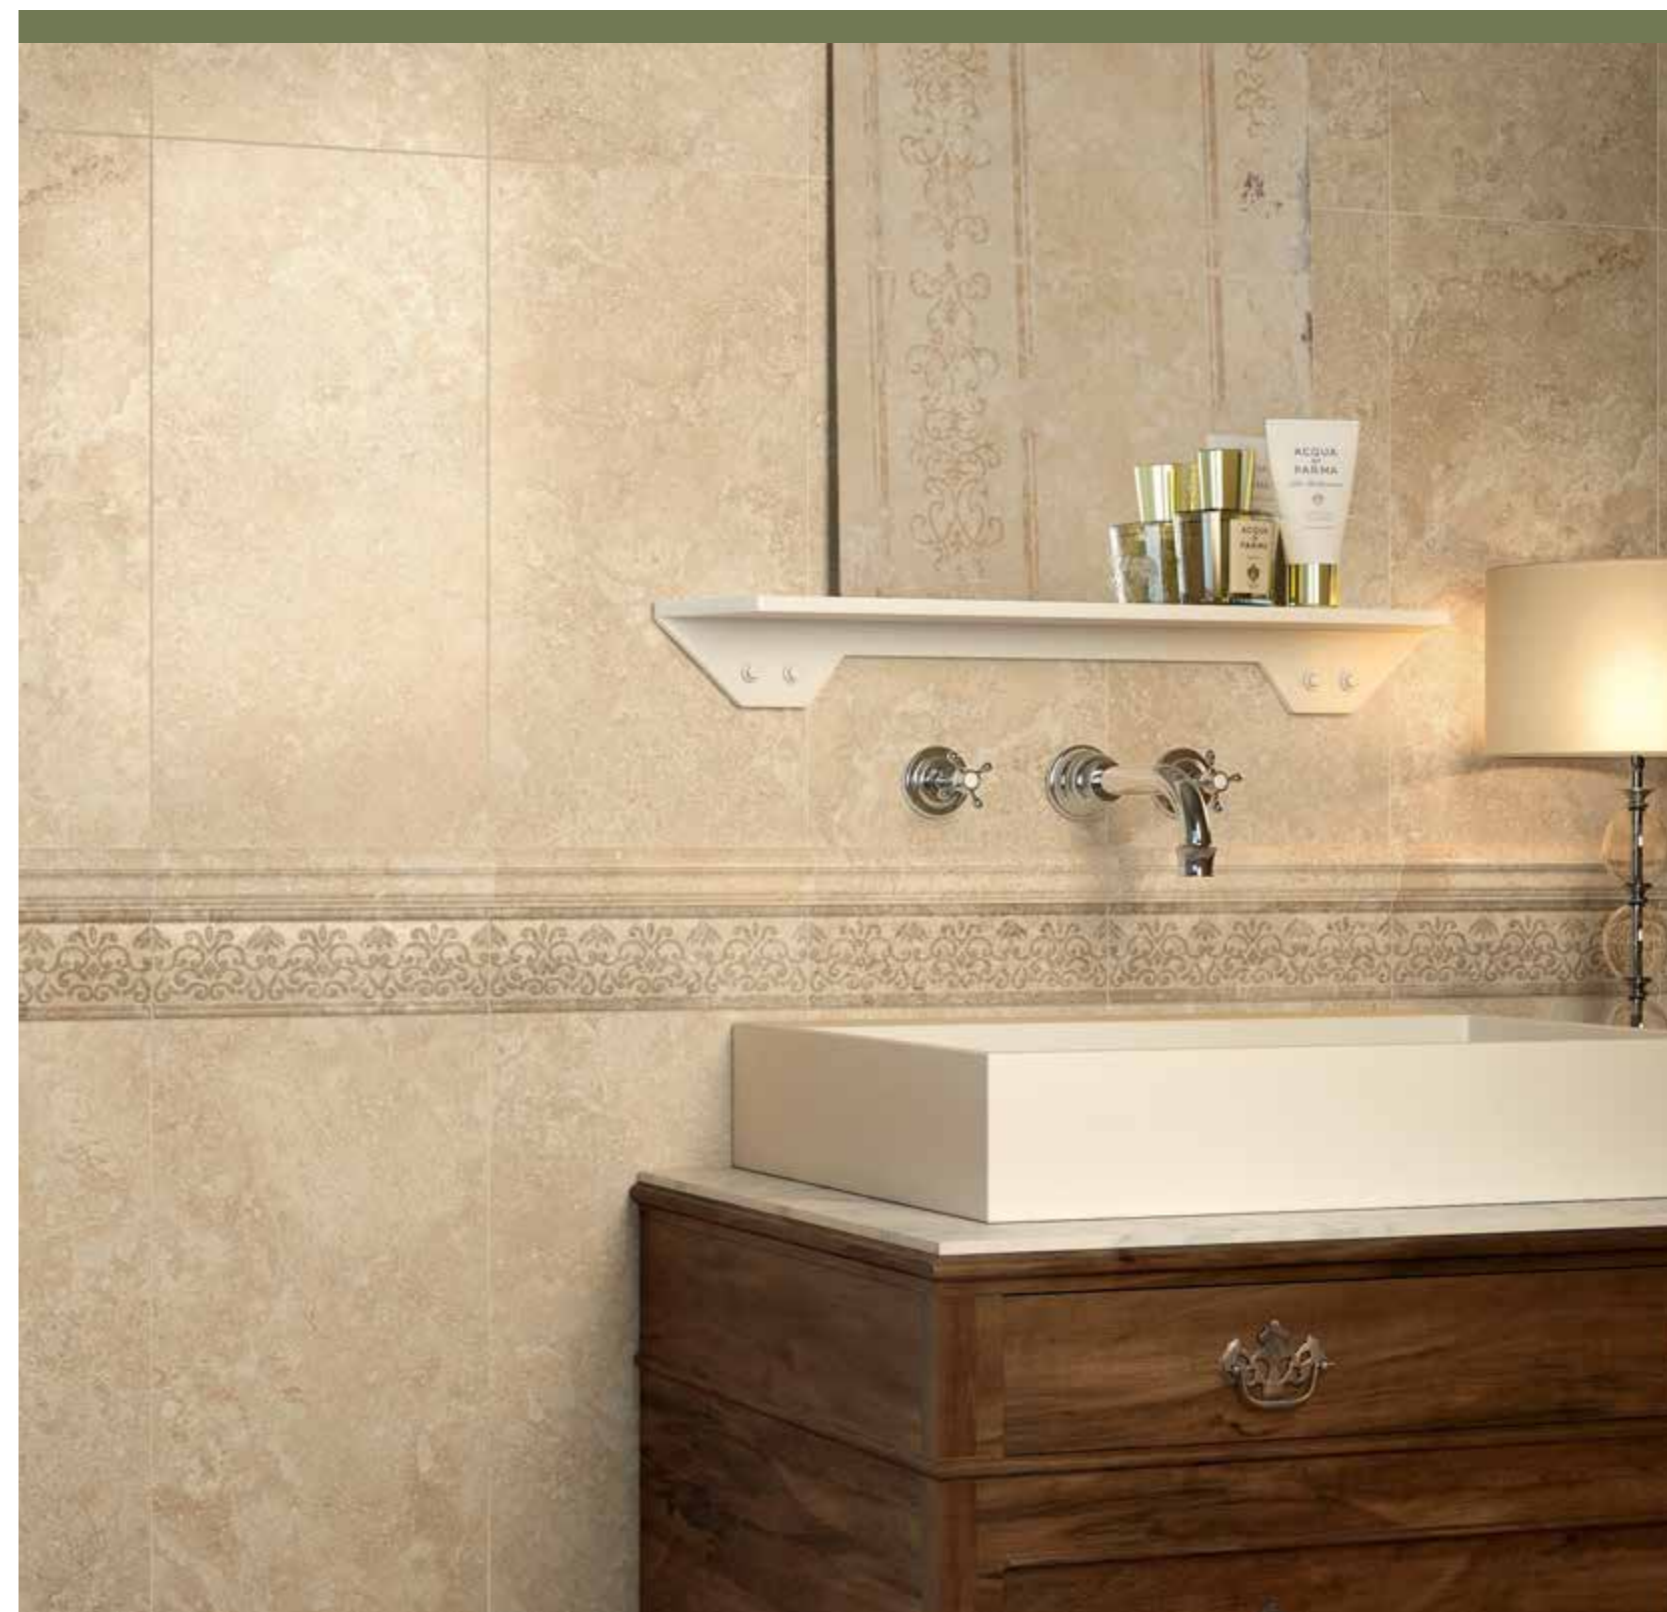

A mix of sizes, colours and surface finishes to create with style.

From the perfect combination of the best craftsmanship wood and noble travertine marble a unique project comes to life. Natural Life, thanks to the numerous available colours in perfect coordination and the broad range of sizes and surface finishes, represents the perfect solution for those who want to dress the space with a timeless, fresh and natural style.

Naturalife

Декоры, придающие яркую индивидуальность любому пространству.

Гамма декоративных элементов Natural Life расширяет композиционные возможности проекта и эффектно интегрируется с разными видами поверхностей, придавая пространствам актуальное, оригинальное, креативное звучание.

Un sistema decorativo che dona carattere a ogni ambiente.

La gamma decorativa di Natural Life amplifica le potenzialità compositive del progetto. Si integra perfettamente alle diverse superfici a disposizione, interpretando ambienti dal mood attuale di qualsiasi tipologia e offrendo a ogni spazio un tocco di originale creatività.

A decor set that adds character to any space.

The decor set of Natural Life broadens the creative potential of the project. It perfectly integrates with the surfaces of the collection, interpreting a cutting-edge mood and offering a touch of original creativity to any space.