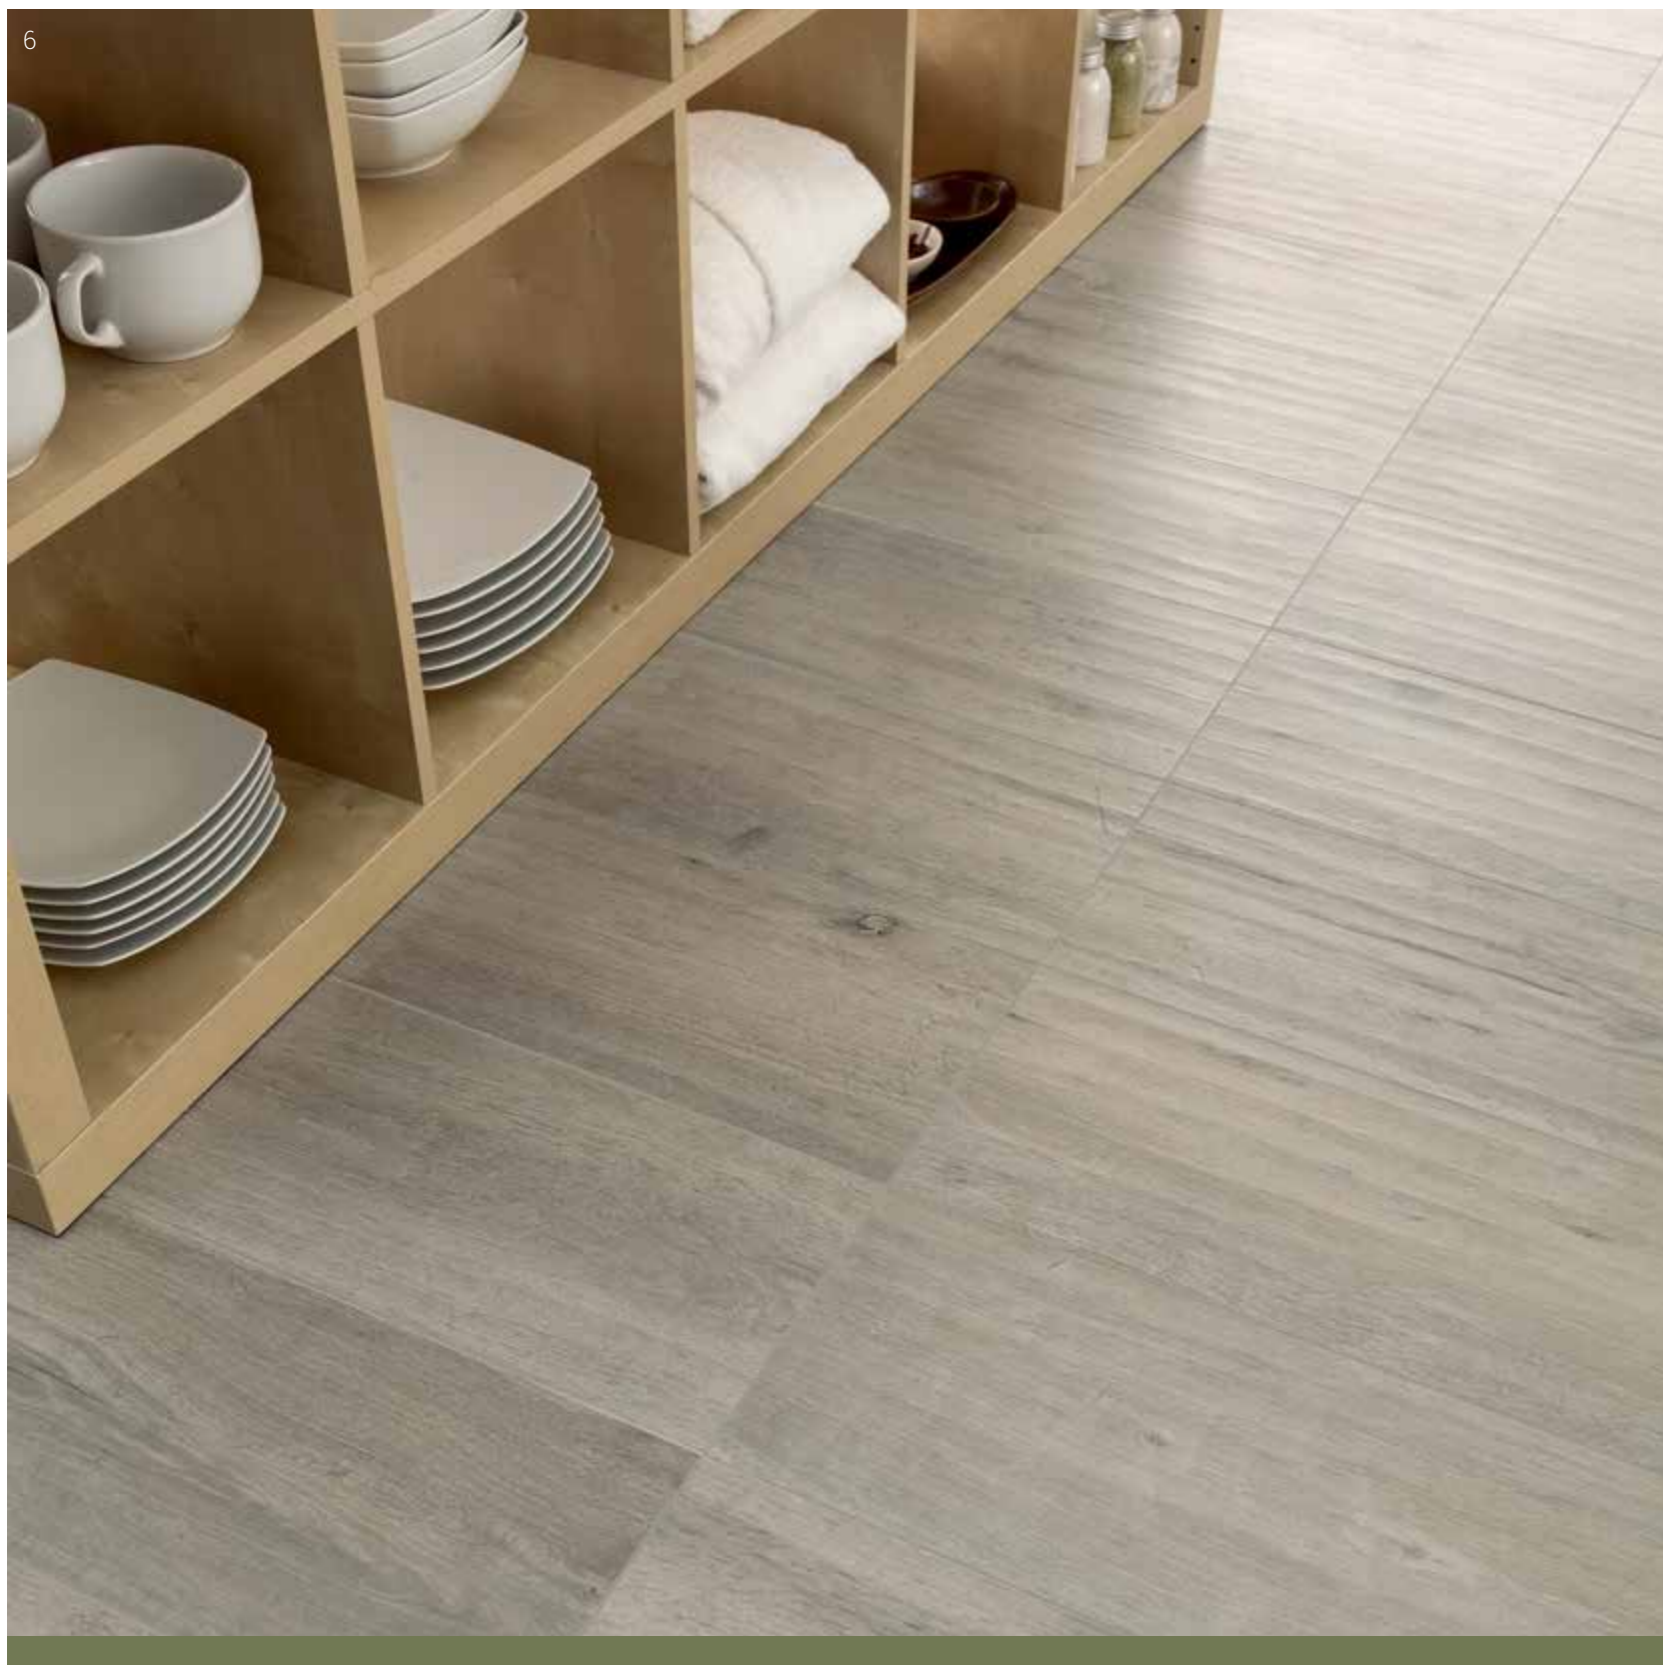

Керамические поверхности для любых назначений.

Natural Life охватывает аккуратный подбор поверхностей для проектирования современных пространств. Коллекция предлагает эксклюзивную систему напольных и настенных плиток для отделки внутренних и наружных контекстов любого назначения. Каждая поверхность в состоянии стильно подчеркнуть индивидуальность домашних или общественных интерьеров любых размеров.

Superfici ceramiche per qualsiasi destinazione d'uso.

Natural Life propone una accurata selezione di superfici per rispondere alle esigenze legate alla progettazione di spazi contemporanei. La collezione offre un sistema esclusivo di pavimenti e rivestimenti per ambienti interni ed esterni di qualsiasi destinazione d'uso. Ogni superficie esalta con stile naturale spazi residenziali e contesti commerciali di qualsiasi dimensione.

Ceramic surfaces for any destination of use.

Natural Life offers a careful selection of different surfaces to meet the needs of contemporary projects. The collection is a complete set of floor and wall coverings for indoor and outdoor application, suitable for any destination of use. Every single surface is able to exalt residential venues and commercial spaces of any size with a natural style.

Naturalife

Эстетика и функциональность.

Натуральная сущность дерева и вневременная красота травертина объединяются с отличными техническими качествами лучшего керамогранита – прочного, морозостойкого, долговечного, легкого в чистке и уходе. Материал не меняет своего внешнего вида даже по истечении долгого времени, а значит максимально функционален в любом контексте.

Estetica e funzionalità.

La profonda ispirazione naturale del legno e la bellezza senza tempo del travertino si fondono alle performance tecniche del migliore gres porcellanato, resistente, ingelivo, inalterabile nel tempo, facile da pulire e da mantenere. Il fascino della materia inoltre si conserva intatto nel tempo garantendo nel contempo la massima praticità ovunque.

Aesthetic appeal and functionality.

The intense appeal of natural wood and the timeless beauty of travertine blend with the technical performance of the best porcelain stoneware in terms of resistance, frost-proofing, durability over time, easy cleaning and maintenance. The charm of the material remains unaltered guaranteeing the utmost functionality in any space.